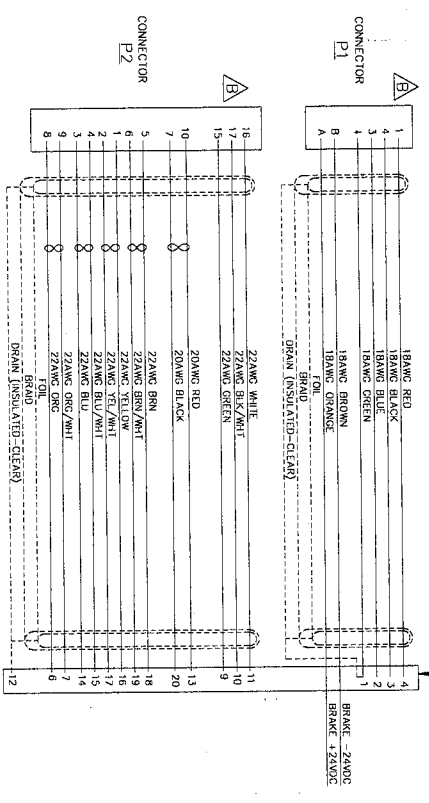

DETAIL A - SCALE 3:1

P/N	LENGTH
31-0092-C12	12F1
31-0092-C25	25F1
31-0092-C50	50F1

8 INDICATES TWISTED PAIR

THIRD ANGLE PRODUCTION

DANAHER MODION

CABLE, AKM MTR TD B8000

Dwg. No. 31-0092

SCALE: IN INCHES SHEET 1 OF 1

SIZE