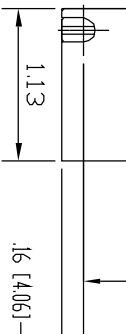

RECOMMENDED MOUNTING
HARDWARE #8 DR M4

DIMENSIONS IN INCHES [MM]