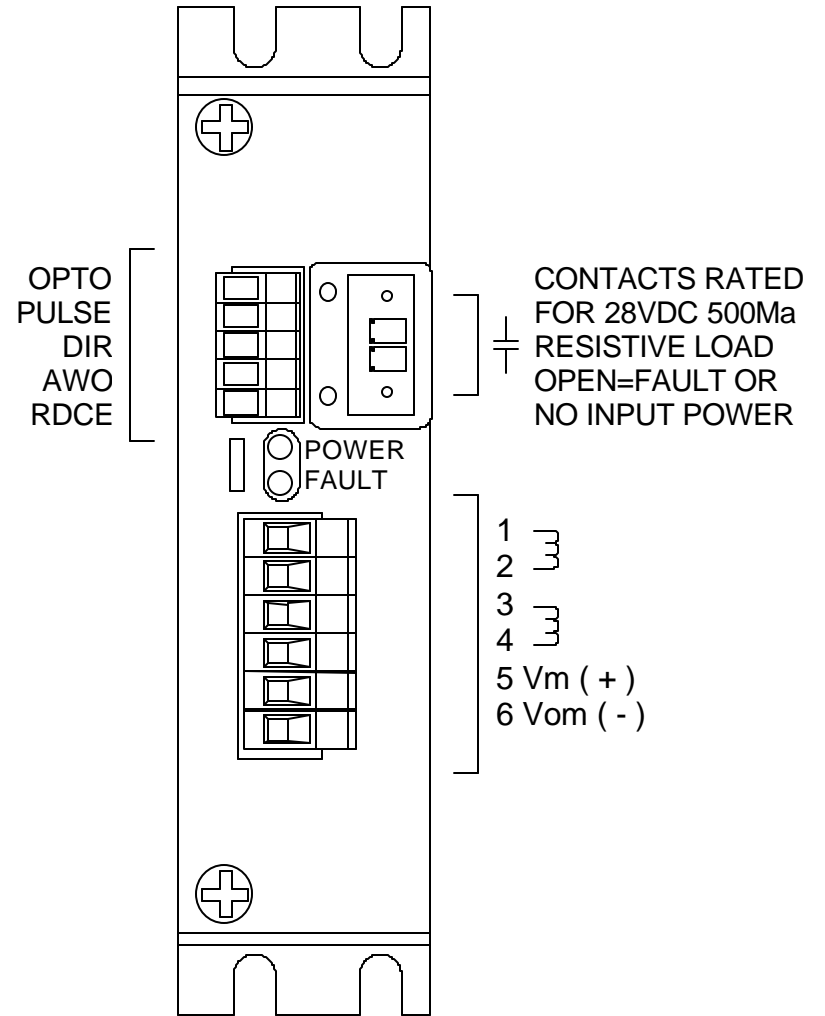

SS2000MD7-100
CONNECTOR LOCATIONS AND PIN ASSIGNMENTS

ADDENDUM TO 400030-035
FOR USE WITH THE SS2000MD7-100

SS2000MD7-100
CONNECTOR LOCATIONS AND PIN ASSIGNMENTS

www.superiorelectric.com

383 MIDDLE STREET • BRISTOL, CT 06010
(860) 585-4500 FAX: (860) 589-2136