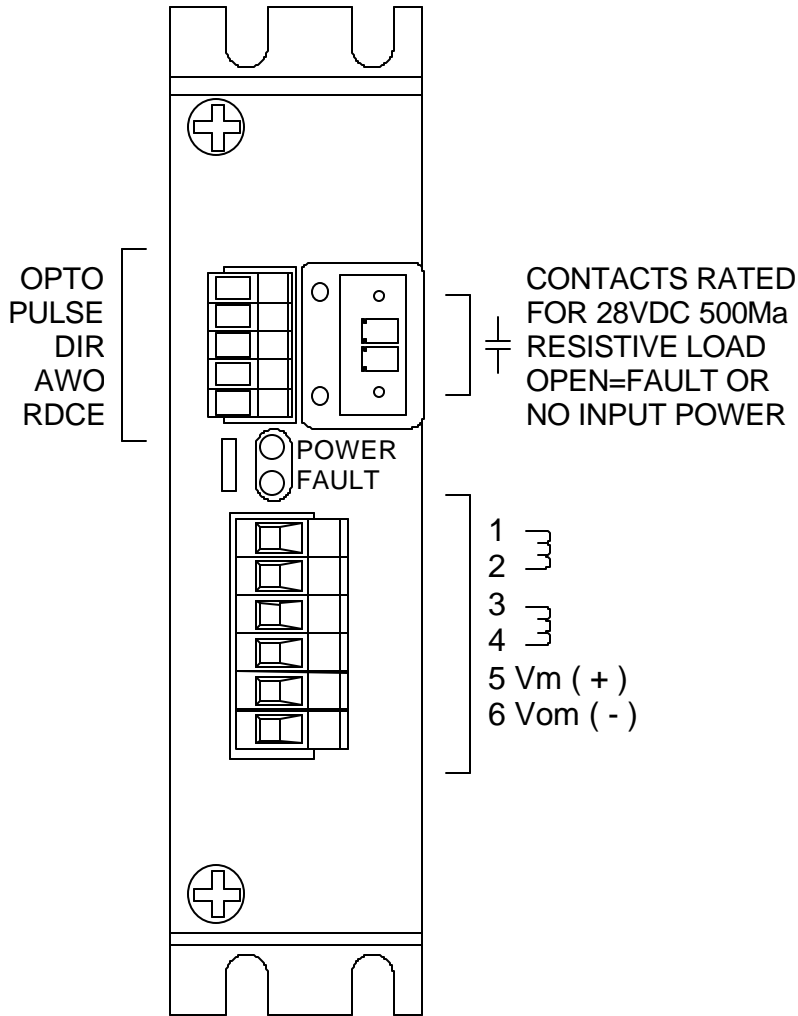

SS2000MD7-100
CONNECTOR LOCATIONS AND PIN ASSIGNMENTS

ADDENDUM TO 400030-035
FOR USE WITH THE SS2000MD7-100

SS2000MD7-100
CONNECTOR LOCATIONS AND PIN ASSIGNMENTS

www.superiorelectric.com

383 MIDDLE STREET • BRISTOL, CT 06010
(860) 585-4500 FAX: (860) 589-2136